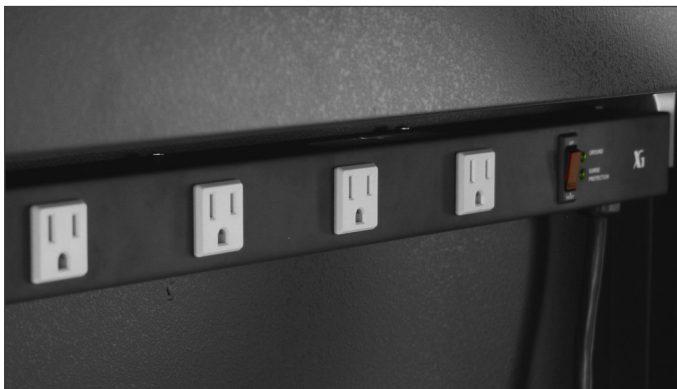

Available in lighter Natural Cherry stain, or darker Estate Cherry stain.

Large Surge Suppressing Power Strip

A 12 outlet (62" wide desk) or 9 outlet (50" wide desk) surge suppressing power strip is attached directly to the cable tray under the desk top. Plugs are spaced far enough apart so you can plug transformers side by side. There are LED indicators to show that surge suppression is active and the strip is plugged into a grounded circuit.