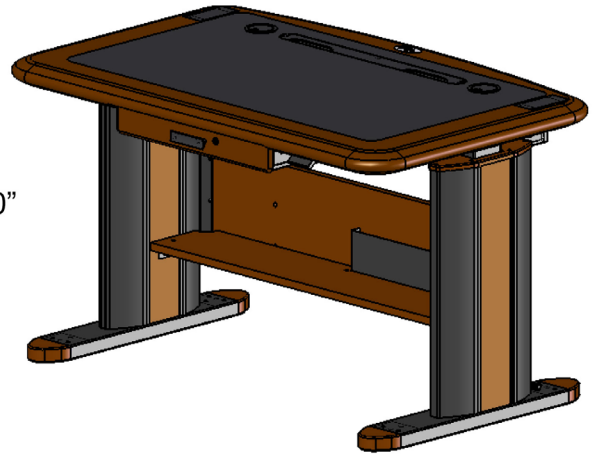

Wellston Executive Sit-Stand Desk: **Dimensions**

Wellston Executive Sit-Stand Desk, Standard (50" Wide):
Part #: 501-0031-00-00-0

Motorized height adjustable from 29" to 50"

Desks

Desks

Wellston Executive Sit-Stand Desk

Wellston Executive Sit-Stand Desk