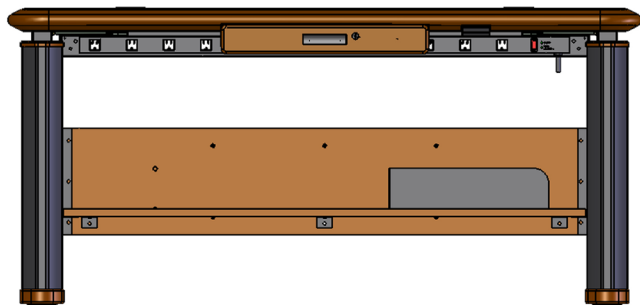

Wellston Executive Sit-Stand Desk: **Dimensions**

Wellston Executive Sit-Stand Desk, Full (62" Wide):
Part #: 501-0032-00-00-0

Motorized height adjustable from 29" to 50"

Desks

Desks

Wellston Executive Sit-Stand Desk

Wellston Executive Sit-Stand Desk