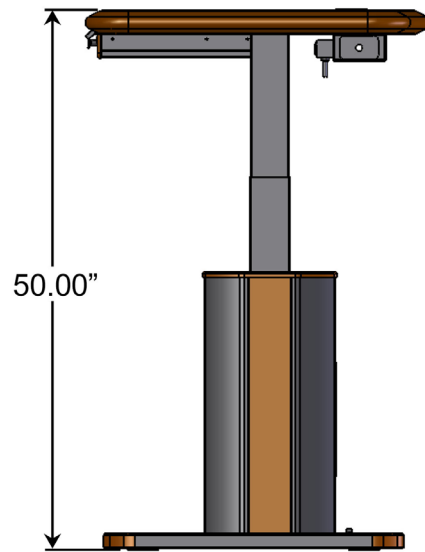

Wellston Executive Sit-Stand Desk: **Dimensions**

Wellston Executive Sit-Stand Desk, Standard (50" Wide):
Part #: 501-0031-00-00-0

Motorized height adjustable from 29" to 50"

Desks

Desks

Wellston Executive Sit-Stand Desk

Wellston Executive Sit-Stand Desk