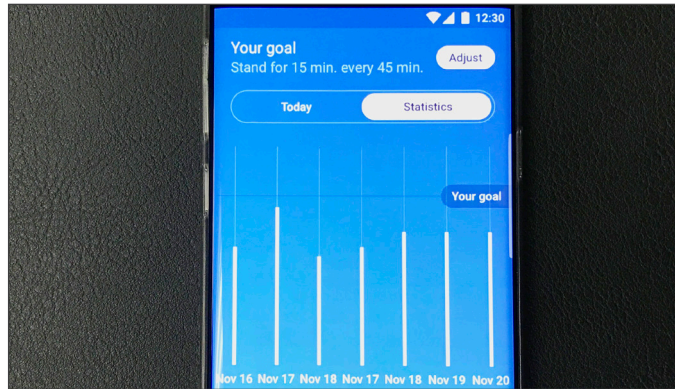

- 15 Amp resettable circuit breaker
- 1824 joules of surge suppression

Wellston Executive Sit-Stand Desk: **Features**

3 Ways to Control the Desk Height

To control the desk height, use the modern, discreet controller. With a brief nudge up or down, the desk will move to any height between 29 and 50 inches, or to any of four preset positions. You can also control your desk with a Bluetooth enabled mobile device or from your desktop computer.

The control has reminders that you can program to meet your wellness goals.

Wellness Features

You can set wellness goals and track individual usage metrics with the desk controller, app on your mobile device or your computer desktop.