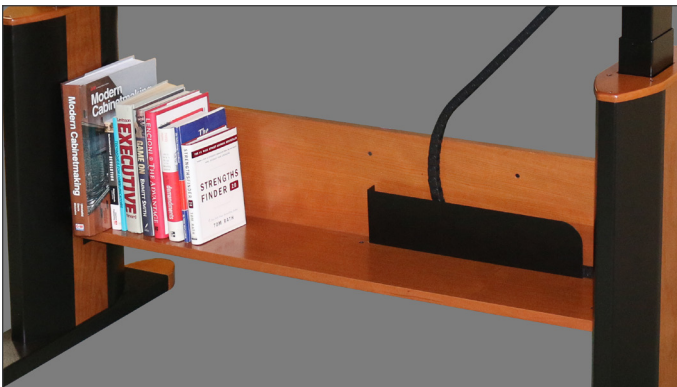

The 1" x 1" cableway retracts behind a panel when the desk moves into the sitting position.

Wellston Executive Sit-Stand Desk: **Features**

Soft Bull-Nose Desk Edge

The bull-nose edge on the desk gives a finished look to the desk, and it is a nice rest for wrists or forearms when working.

Soft and Durable Desk Inlay

Inlay material is a high-end touch that eliminates the need for a desk pad. The material makes a nice writing surface and is extremely abrasion resistant.

Micro-Suede Lined Locking Drawer or Keyboard Tray

The desk has a locking drawer that is large enough to store a laptop computer. The drawer has a sturdy hardwood frame and metal base to maximize drawer depth. Micro-suede lining provides an elegant touch.

An optional keyboard tray is available in place of the drawer.

Lower Desk Shelf

There is a standard 7.5" wide storage shelf that is under the desk. This shelf is a perfect place for your personal items, books and binders, or other devices.