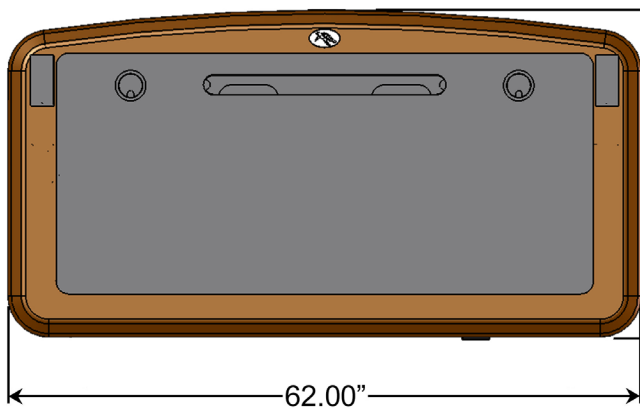

Wellston Executive Sit-Stand Desk: **Dimensions**

Wellston Executive Sit-Stand Desk, Full (62" Wide):
Part #: 501-0032-00-00-0

Motorized height adjustable from 29" to 50"

Desks

Desks

Wellston Executive Sit-Stand Desk

Wellston Executive Sit-Stand Desk