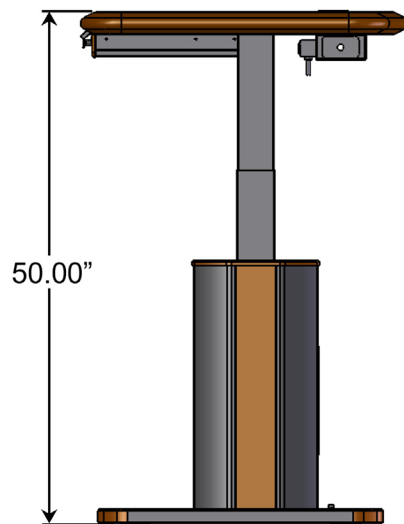

Wellston Executive Sit-Stand Desk: **Dimensions**

Wellston Executive Sit-Stand Desk, Full (62" Wide):
Part #: 501-0032-00-00-0

Motorized height adjustable from 29" to 50"

Desks

Desks

Wellston Executive Sit-Stand Desk

Wellston Executive Sit-Stand Desk