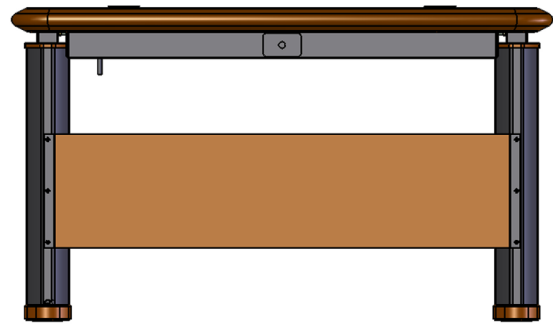

Wellston Executive Sit-Stand Desk: **Dimensions**

Wellston Executive Sit-Stand Desk, Standard (50" Wide):
Part #: 501-0031-00-00-0

Motorized height adjustable from 29" to 50"

Desks

Desks

Wellston Executive Sit-Stand Desk

Wellston Executive Sit-Stand Desk