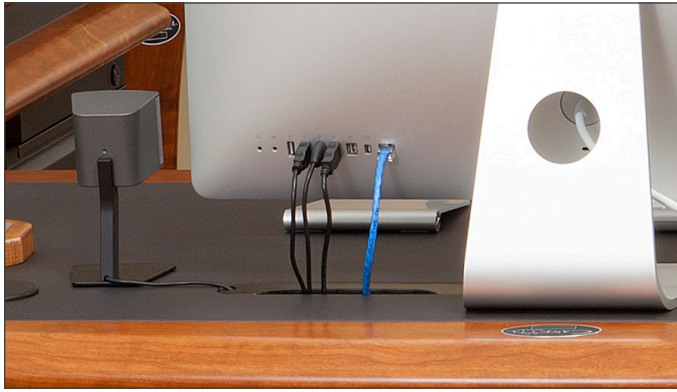

Wellston Executive Sit-Stand Desk: **Features**

Cable Management

The desk comes equipped with a large cable tray that can hide all of your computer wires and cables. We can't make your cables go away, but we can make them disappear!