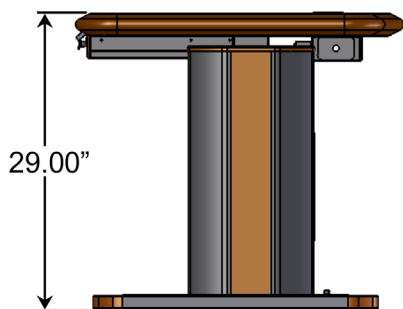

Wellston Executive Sit-Stand Desk: **Dimensions**

Wellston Executive Sit-Stand Desk, Full (62" Wide):
Part #: 501-0032-00-00-0

Motorized height adjustable from 29" to 50"

Desks

Desks

Wellston Executive Sit-Stand Desk

Wellston Executive Sit-Stand Desk