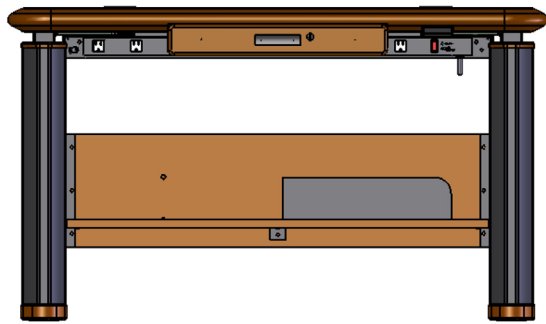

Wellston Executive Sit-Stand Desk: **Dimensions**

Wellston Executive Sit-Stand Desk, Standard (50" Wide):
Part #: 501-0031-00-00-0

Motorized height adjustable from 29" to 50"

Desks

Desks

Wellston Executive Sit-Stand Desk

Wellston Executive Sit-Stand Desk