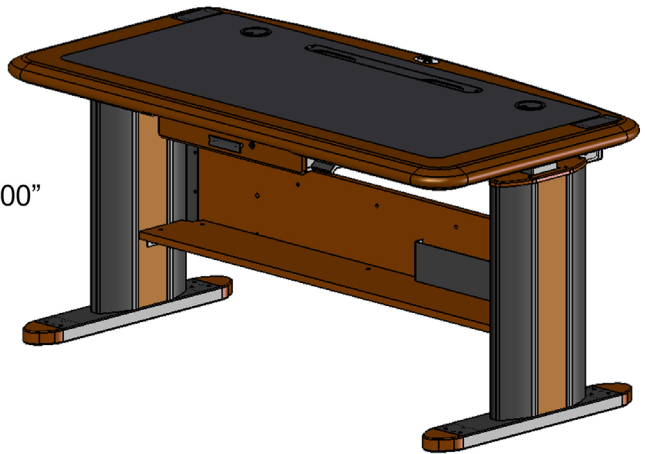

Wellston Executive Sit-Stand Desk: Photos

This **Wellston Executive Sit-Stand Desk, Standard** is the 50" wide version in Natural Cherry finish in the standing position. It has the Desktop Riser Shelf with LED Light Bar, and CPU Outside Desktop Mount that comes with a side shelf

Wellston Executive Sit-Stand Desk: **Dimensions**

Wellston Executive Sit-Stand Desk, Standard (50" Wide):
Part #: 501-0031-00-00-0

Motorized height adjustable from 29" to 50"

Desks

Desks

Wellston Executive Sit-Stand Desk

Wellston Executive Sit-Stand Desk

Wellston Executive Sit-Stand Desk: **Dimensions**

Wellston Executive Sit-Stand Desk, Full (62" Wide):
Part #: 501-0032-00-00-0

Motorized height adjustable from 29" to 50"