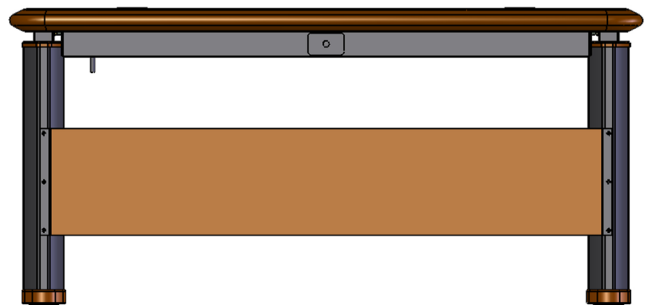

Wellston Executive Sit-Stand Desk: **Dimensions**

Wellston Executive Sit-Stand Desk, Full (62" Wide):
Part #: 501-0032-00-00-0

Motorized height adjustable from 29" to 50"

Desks

Desks

Wellston Executive Sit-Stand Desk

Wellston Executive Sit-Stand Desk