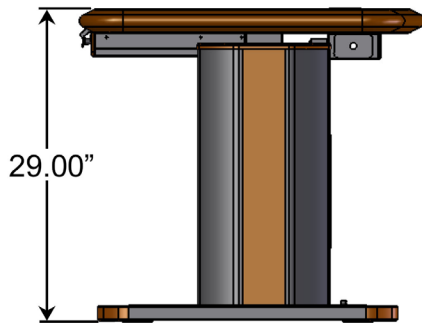

Wellston Executive Sit-Stand Desk: **Dimensions**

Wellston Executive Sit-Stand Desk, Standard (50" Wide):
Part #: 501-0031-00-00-0

Motorized height adjustable from 29" to 50"

Desks

Desks

Wellston Executive Sit-Stand Desk

Wellston Executive Sit-Stand Desk