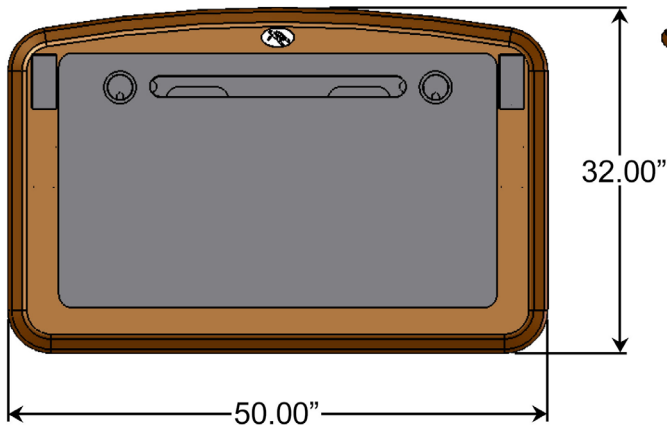

Wellston Executive Sit-Stand Desk: **Dimensions**

Wellston Executive Sit-Stand Desk, Standard (50" Wide):
Part #: 501-0031-00-00-0

Motorized height adjustable from 29" to 50"

Desks

Desks

Wellston Executive Sit-Stand Desk

Wellston Executive Sit-Stand Desk