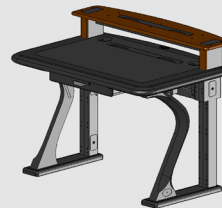

This shelf is the ideal place to set a computer monitor, as it positions the monitor at eye level with the desk user. All of the wires and cables from your monitor and speakers drop into the integrated cable tray, where they can easily link up with cables in the main cable tray on the desk.

The shelf is constructed of premium solid cherry hardwood with a sturdy steel frame and cable tray. Optional dimmable LED lights on the under side of the Desktop Riser Shelf flood light onto the work surface of the desk.

Versions:

Desktop Riser Shelf Petite:

Part #: 511-0006-00-00-0

Desktop Riser Shelf Petite with LED Lighting:

Part #: 511-0007-00-00-0

Size: H: 5.98" W: 44.00" D: 11.00"

Weight: 13 lbs.

NOTE: There is also a 50" wide "Mid" size version for the 50" Wellston Sit-Stand Desk

- Raises Monitor Height
- Adds Space to Desk Top
- Hides Monitor Cables
- LED Lighting Available

Removing the wood cover panel on either side of the Desktop Riser Shelf reveals a cableway that passes wires from the riser shelf cable tray to the main desk cable tray. Once the cover panel is replaced, all of the messy wires are hidden from view.