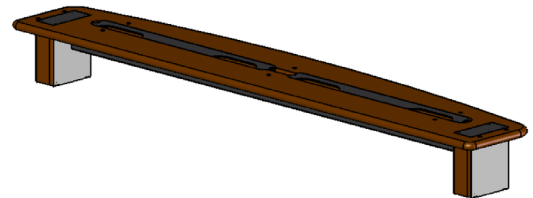

Premium Wood Desktop Riser Shelf Full:

Part #: 511-0004-00-00-0