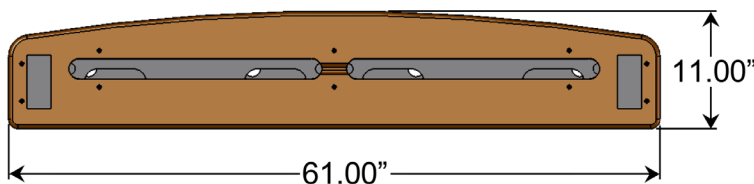

Premium Wood Desktop Riser Shelf Full:

Part #: 511-0004-00-00-0