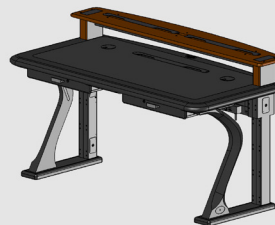

The shelf is constructed of premium solid cherry hardwood with a sturdy steel frame and cable tray. Optional dimmable LED lights on the under side of the Desktop Riser Shelf flood light onto the work surface of the desk.

Versions:

Desktop Riser Shelf Petite:

Part #: 511-0006-00-00-0

Desktop Riser Shelf Petite with LED Lighting:

Part #: 511-0007-00-00-0

Size: H: 5.98" W: 44.00" D: 11.00"

Weight: 13 lbs.

NOTE: There is also a 50" wide "Mid" size version for the 50" Wellston Sit-Stand Desk

Desktop Riser Shelf Full:

Part #: 511-0004-00-00-0

Desktop Riser Shelf Full with LED Lighting:

Part #: 511-0005-00-00-0

Size: H: 5.98" W: 61.00" D: 11.00"

Weight: 18 lbs.

There are three sizes of Desktop Riser Shelves, which are named Petite, Mid, and Full. They all have the ability to add a dimmable LED light bar, which illuminates the desktop.

- Raises Monitor Height
- Adds Space to Desk Top
- Hides Monitor Cables
- LED Lighting Available

Removing the wood cover panel on either side of the Desktop Riser Shelf reveals a cableway that passes wires from the riser shelf cable tray to the main desk cable tray. Once the cover panel is replaced, all of the messy wires are hidden from view.