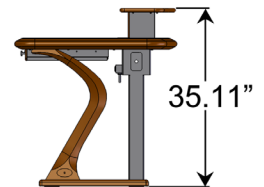

Premium Wood Desktop Riser Shelf Full:

Part #: 511-0004-00-00-0