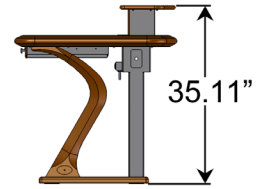

Premium Wood Desktop Riser Shelves: Dimensions

Premium Wood Desktop Riser Shelf Petite:

Part #: 511-0006-00-00-0