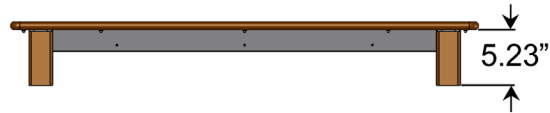

Premium Wood Desktop Riser Shelves: Dimensions

Premium Wood Desktop Riser Shelf Petite:

Part #: 511-0006-00-00-0