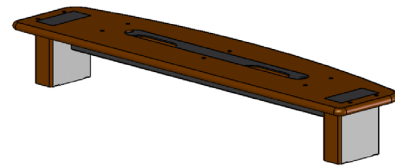

Premium Wood Desktop Riser Shelves: Dimensions

Premium Wood Desktop Riser Shelf Petite:

Part #: 511-0006-00-00-0