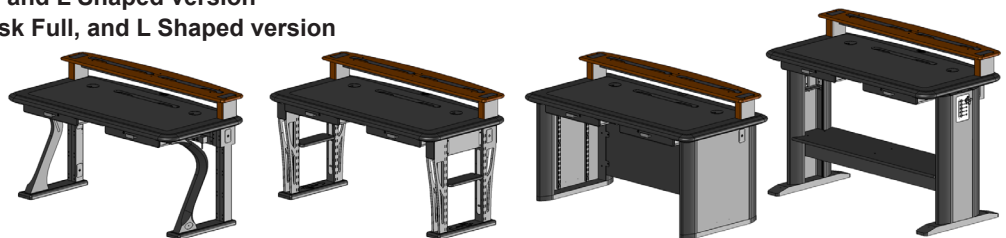

For use with:

Artistic Computer Desk Full, and L Shaped version
Modern Urban Computer Desk Full, and L Shaped version
Traditional Computer Desk
Standing Desk Full,
Wellston Desk Full

NOTE: There is also a 50" wide Mid size version available for the 50" wide Wellston Sit-Stand Desk