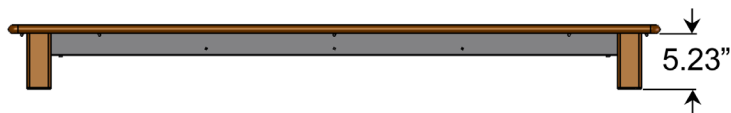

Premium Wood Desktop Riser Shelf Full:

Part #: 511-0004-00-00-0