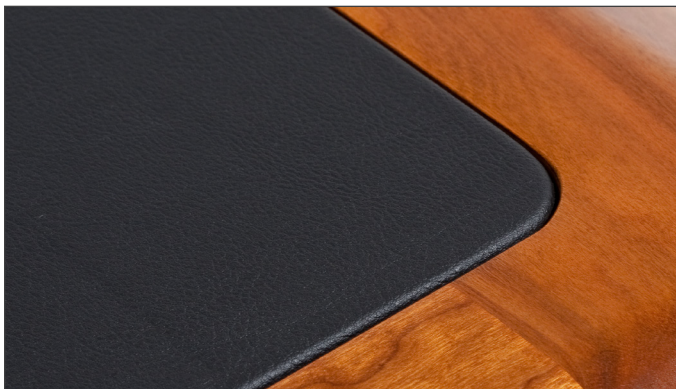

Premium Solid Cherry Hardwood

The solid cherry hardwood used in the desk is selected for its unique grain patterns, then finished with a durable, bright, natural cherry finish. Each piece goes through a detailed 10-step finish process which is perfected with time and hand work.

Available in lighter Natural Cherry stain, or darker Estate Cherry Stain

Soft and Durable Desk Inlay

Inlay material is a high-end touch that eliminates the need for a desk pad. The material makes a nice writing surface and is extremely abrasion resistant.