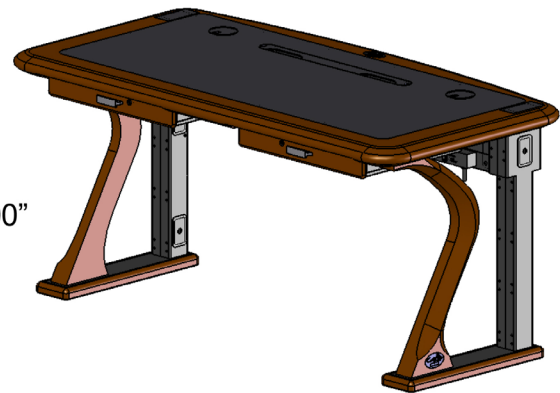

Artistic Computer Desk Full:
Part #: 501-0001-00-00-0

Desks

Desks

Artistic Series Computer Desks

Artistic Series Computer Desks