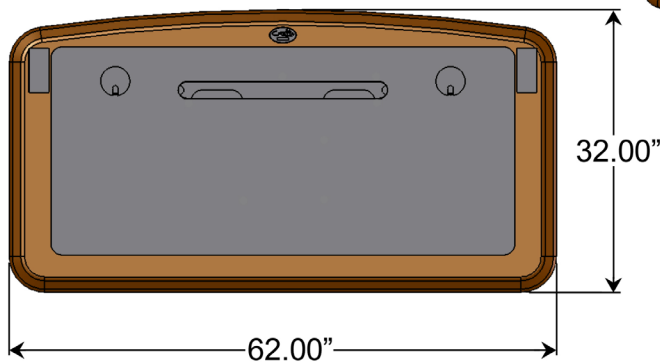

Artistic Computer Desk Full:
Part #: 501-0001-00-00-0

Desks

Desks

Artistic Series Computer Desks

Artistic Series Computer Desks