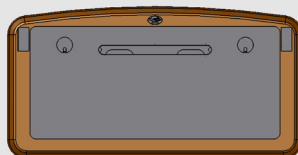

Artistic Computer Desk Full:

Part #: 501-0001-00-00-0

Size: H: 29.25" W: 62" D: 32"

Weight: 101 lbs.

Power Strip: 12 Outlet

- Cable Management
- Solid Cherry Wood
- Durable Desk Inlay
- Integrated Power Strip

Wood Stain Options

Natural
Cherry

Estate
Cherry

Two stain options are available, lighter Natural Cherry or darker Estate Cherry. Both highlight the beautiful grain patterns of the solid cherry hardwood