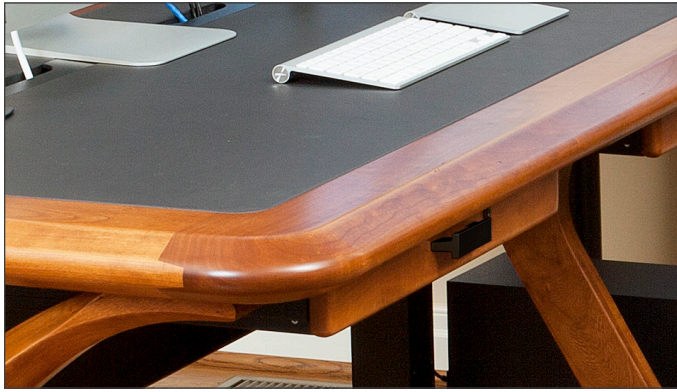

Premium Solid Cherry Hardwood

The solid cherry hardwood used in the desk is selected for its unique grain patterns, then finished with a durable, bright, natural cherry finish. Each piece goes through a detailed 10-step finish process which is perfected with time and hand work.

Available in lighter Natural Cherry stain, or darker Estate Cherry Stain

Soft and Durable Desk Inlay

Inlay material is a high-end touch that eliminates the need for a desk pad. The material makes a nice writing surface and is extremely abrasion resistant.

Micro-Suede Lined Locking Drawers

The desk has one (Petite) or two (Full) locking drawers that are large enough to store a laptop computer. The drawers have a sturdy hardwood frame and metal base to maximize drawer depth. Micro-suede lining provides an elegant touch.

Artistic Series Computer Desks: **Features (continued)**

Soft Bull-Nose Desk Edge

The bull-nose edge on the desk gives a finished look to the desk, and it is a nice rest for wrists or forearms when working.