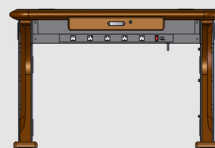

Artistic Computer Desk Petite

Part #: 501-0008-00-00-0

Size: H: 29.25" W: 45" D: 32"

Weight: 86 lbs.

Power Strip: 6 Outlet