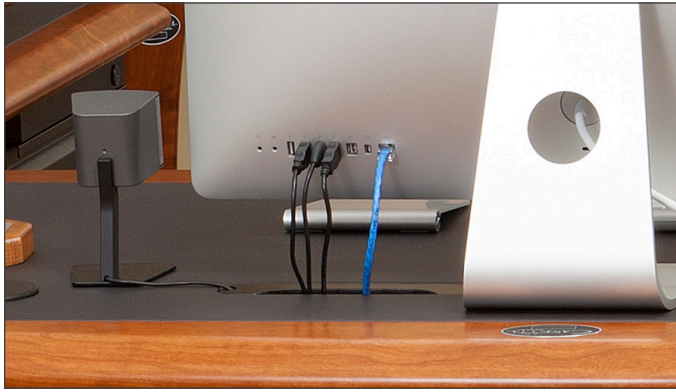

Artistic Series Computer Desks: **Features**

Cable Management

The desk comes equipped with a large cable tray that can hide all of your computer wires and cables. We can't make your cables go away, but we can make them disappear!