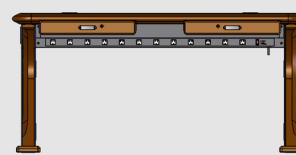

Artistic Computer Desk Full:

Part #: 501-0001-00-00-0

Size: H: 29.25" W: 62" D: 32"

Weight: 101 lbs.

Power Strip: 12 Outlet

- Cable Management
- Solid Cherry Wood
- Durable Desk Inlay
- Integrated Power Strip

Wood Stain Options

Natural
Cherry

Estate
Cherry

Two stain options are available, lighter Natural Cherry or darker Estate Cherry. Both highlight the beautiful grain patterns of the solid cherry hardwood