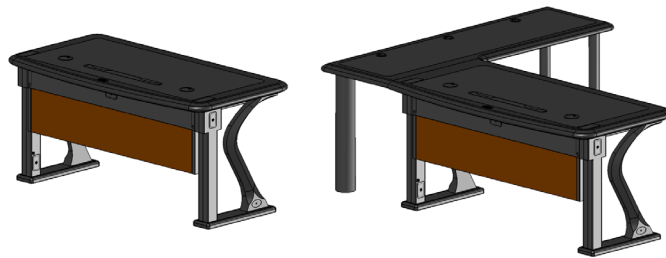

For use with:
Artistic Computer Desk Full
Artistic Computer Desk Full, L Shaped