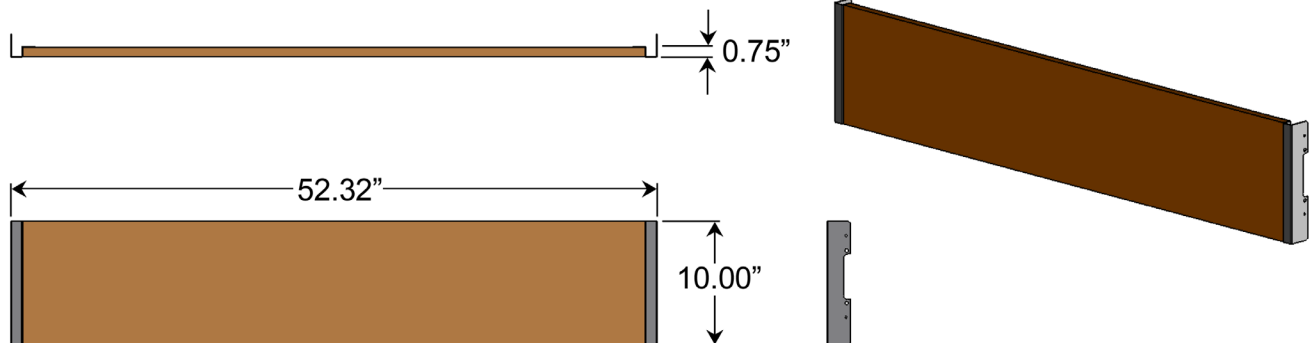

Artistic Modesty Panel Full:

Part #: 511-0027-00-00-0