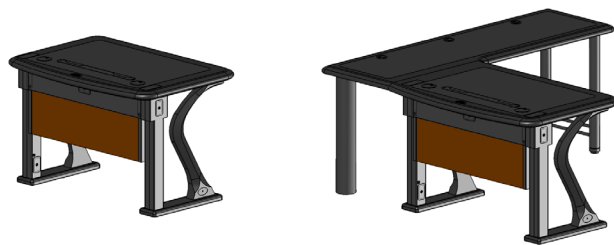

For use with:
Artistic Computer Desk Petite
Artistic Computer Desk Petite, L Shaped