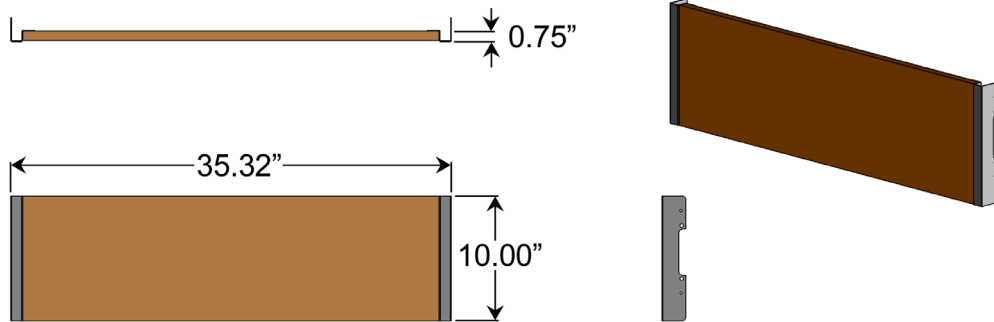

Artistic Modesty Panels: Dimensions

Artistic Modesty Panel Petite:

Part #: 511-0028-00-00-0