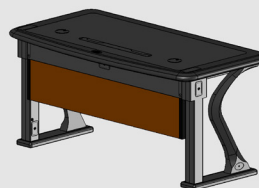

Artistic Modesty Panel Full:

Part #: 511-0027-00-00-0

Size: H: 10.00" W: 52.32" D: 0.75"

Weight: 11 lbs.

The wood on the Artistic Modesty Panel is finished on all sides, which gives a neat, finished look to your desk.