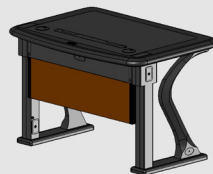

Artistic Modesty Panel Petite:

Part #: 511-0028-00-00-0

Size: H: 10.00" W: 35.32" D: 0.75"

Weight: 7 lbs.