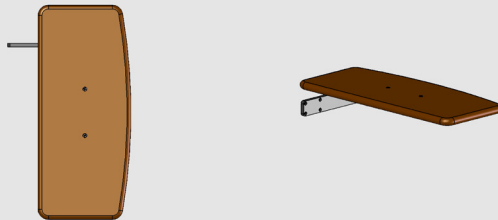

Artistic Computer Shelf

Artistic Printer Shelf

Two Artistic Computer Shelves

Artistic Desk Shelves

Computer Shelves and Printer Shelves Add Storage

The Artistic Desk Shelves provide storage at your desk for computers, printers, UPS's, and any other device that you use at your desk. Shelves can be mounted on the inside or outside of the desk legs, which keeps them out of the way, yet always within reach, and close to the main desk cable tray and power strip. The sophisticated cantilevered design makes shelves appear to float over the floor.

The 21" X 9" Artistic Computer Shelf is perfect for desktop computers and speakers. The 21" X 17.5" Artistic Printer Shelf is perfect for heavy printers and document centers. There is a small support foot on the bottom side of the printer shelf for added stability.

Versions:

Artistic Computer Shelf:

Part #: 511-0008-00-00-0

Size: H: 2.25" W: 9.00" D: 20.75"

Weight: 6 lbs.

Artistic Printer Shelf:

Part #: 511-0009-00-00-0

Size: H: 4.13" W: 17.50" D: 20.75"

The way that the shelf bracket is attached to the desk leg with the shelf cantilevered, makes the shelf appear to float over the floor.

Artistic Desk Shelves: Features

Wood Stain and Finish

The Artistic Desk Shelves are made of cherry board that is finished to match the color and texture of the Artistic Series Desks and other Caretta Workspace products. The wood on the shelves are finished on all sides. Each piece goes through a detailed 10-step finish process which is perfected with time and hand work.