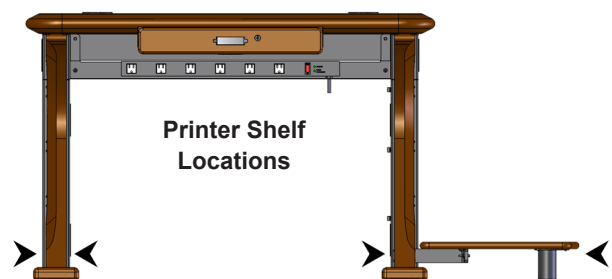

Artistic Desk Shelves: Specifications

1. **Part Number:**
2. Artistic Computer Shelf: 511-0008-00-00-0
   - Artistic Printer Shelf: 511-0009-00-00-0
3. **Compatible With:**
4. Artistic Series Desks
5. **Dimensions:**
6. Artistic Computer Shelf: H: 2.25" W: 9.00" D: 20.75"
   - Artistic Printer Shelf: H: 4.13" W: 17.50" D: 20.75"
7. **Weight:**
8. Artistic Computer Shelf: 6 lbs. Can hold up to 30 lbs.
   - Artistic Printer Shelf: 10 lbs. Can hold up to 60 lbs.
9. **Wood Shelf:**
- 0.75" Thick with soft rounded edge
  - Premium cherry hardwood laminated board
11. **Wood Finish:**
12. Natural cherry finish highlights wood grain
    - Hand-rubbed, 10-step finish process ensures quality
    - Meets or exceeds Standards of National Kitchen Cabinet Mfg. Association
    - Low VOC, formaldehyde free
    - Hand work in finish process ensures high quality
13. **Bracket:**
14. 3/8" Formed steel bar
    - Black textured paint
15. **Supporting Foot:**
16. Artistic Printer Shelf only
    - A supporting foot is mounted to the bottom of the shelf to support heavy printers up to 60 lbs.
17. **Mounting Locations:**
18. Can be mounted on the lowest position on the inside or outside of desk leg
    - There are 16 possible mounting locations on the desk
    - Shelves can be mounted on both sides of the desk leg at the same level

1. **Assembly:**
2. Bracket attaches to leg with two 10-32 screws
   - Shelf attaches to bracket with two 10-32 screws
3. **Typical Lead Time:**
4. In Stock - 2 weeks