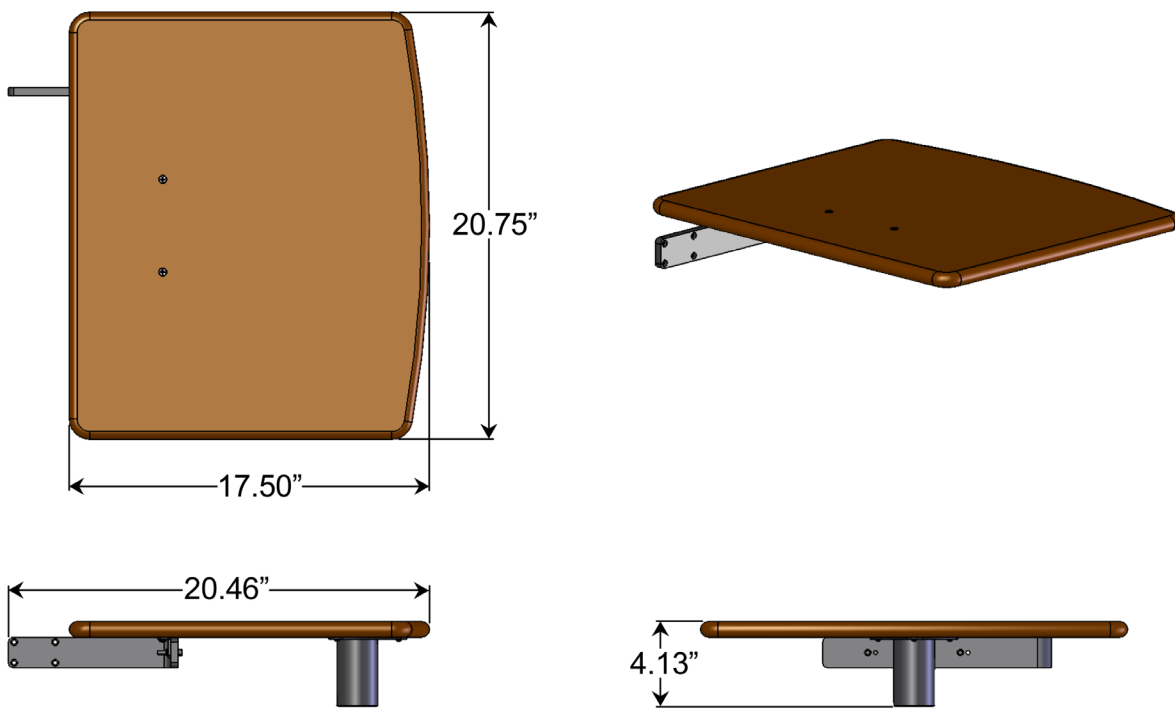

Artistic Computer Shelf: W: 9.00" D: 20.75"

Artistic Printer Shelf: W: 17.50" D: 20.75"

Desk Accessories

Desk Accessories

Artistic Desk Shelves

Artistic Desk Shelves

635 Enterprise Drive
Lewis Center, OH 43035
Phone: 614-430-8660
www.CarettaWorkspace.com
Made in America

Questions? Call Us!
(877)422-1088

Artistic Desk Shelves: Dimensions

Desk Accessories

Desk Accessories

Artistic Computer Shelf:
Part #: 511-0008-00-00-0

Artistic Printer Shelf:
Part #: 511-0009-00-00-0

Artistic Desk Shelves

Artistic Desk Shelves

635 Enterprise Drive
 Lewis Center, OH 43035
 Phone: 614-430-8660
 www.CarettaWorkspace.com
 Made in America

Questions? Call Us!
 (877)422-1088

Artistic Desk Shelves: Specifications