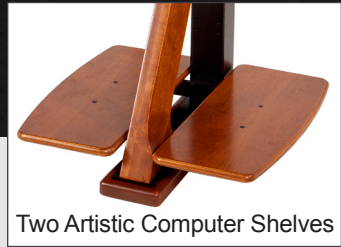

Artistic Computer Shelf

Artistic Printer Shelf

Two Artistic Computer Shelves

Artistic Desk Shelves

Computer Shelves and Printer Shelves Add Storage

The Artistic Desk Shelves provide storage at your desk for computers, printers, UPS's, and any other device that you use at your desk. Shelves can be mounted on the inside or outside of the desk legs, which keeps them out of the way, yet always within reach, and close to the main desk cable tray and power strip. The sophisticated cantilevered design makes shelves appear to float over the floor.

The 21" X 9" Artistic Computer Shelf is perfect for desktop computers and speakers. The 21" X 17.5" Artistic Printer Shelf is perfect for heavy printers and document centers. There is a small support foot on the bottom side of the printer shelf for added stability.