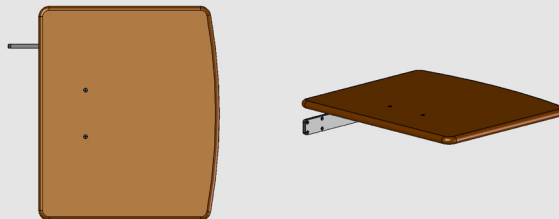

Artistic Computer Shelf

Artistic Printer Shelf

Two Artistic Computer Shelves

Artistic Desk Shelves

Computer Shelves and Printer Shelves Add Storage

The Artistic Desk Shelves provide storage at your desk for computers, printers, UPS's, and any other device that you use at your desk. Shelves can be mounted on the inside or outside of the desk legs, which keeps them out of the way, yet always within reach, and close to the main desk cable tray and power strip. The sophisticated cantilevered design makes shelves appear to float over the floor.

The 21" X 9" Artistic Computer Shelf is perfect for desktop computers and speakers. The 21" X 17.5" Artistic Printer Shelf is perfect for heavy printers and document centers. There is a small support foot on the bottom side of the printer shelf for added stability.

Versions:

Artistic Computer Shelf:

Part #: 511-0008-00-00-0

Size: H: 2.25" W: 9.00" D: 20.75"

Weight: 6 lbs.

Artistic Printer Shelf:

Part #: 511-0009-00-00-0

Size: H: 4.13" W: 17.50" D: 20.75"

Weight: 10 lbs.

There are two sizes of Artistic Desk Shelves, the Artistic Computer Shelf and Artistic Printer Shelf. Both have multiple mounting locations around the desk.

- Cherry Wood Shelves
- Sturdy Brackets
- Computer Storage
- Printer Storage