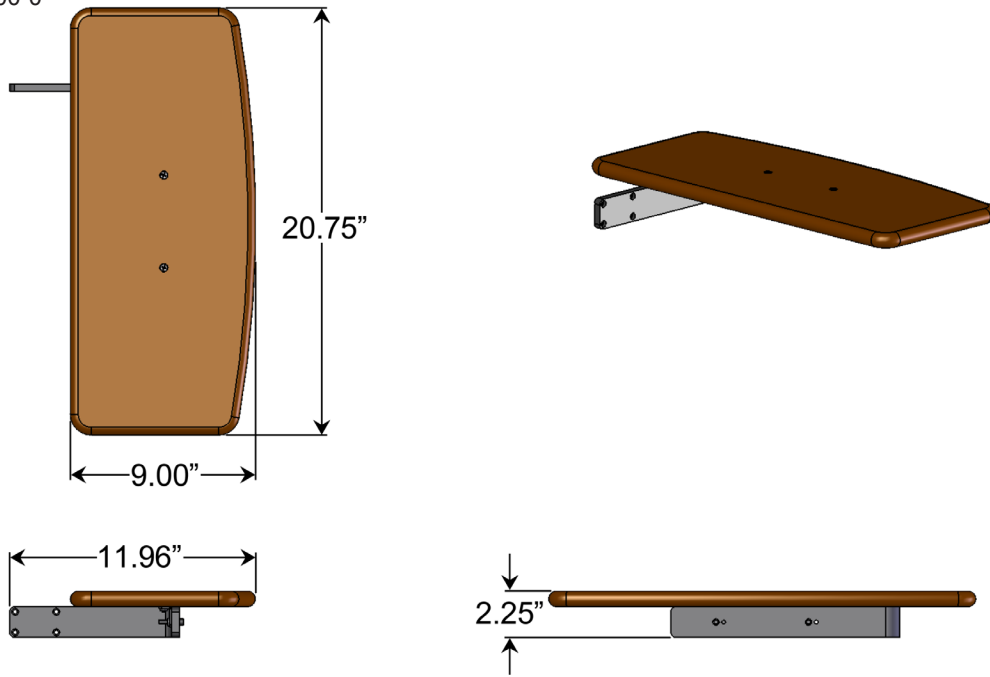

Artistic Desk Shelves: Dimensions

Desk Accessories

Desk Accessories

Artistic Computer Shelf:
Part #: 511-0008-00-00-0