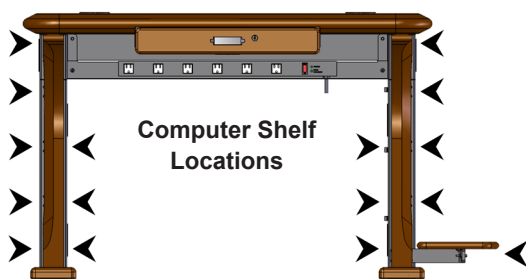

Artistic Desk Shelves: Specifications

1. **Part Number:**
2. Artistic Computer Shelf: 511-0008-00-00-0
   - Artistic Printer Shelf: 511-0009-00-00-0
3. **Compatible With:**
4. Artistic Series Desks
5. **Dimensions:**
6. Artistic Computer Shelf: H: 2.25" W: 9.00" D: 20.75"
   - Artistic Printer Shelf: H: 4.13" W: 17.50" D: 20.75"
7. **Weight:**
8. Artistic Computer Shelf: 6 lbs. Can hold up to 30 lbs.
   - Artistic Printer Shelf: 10 lbs. Can hold up to 60 lbs.
9. **Wood Shelf:**
- 0.75" Thick with soft rounded edge
  - Premium cherry hardwood laminated board
11. **Wood Finish:**
12. Natural cherry finish highlights wood grain
    - Hand-rubbed, 10-step finish process ensures quality
    - Meets or exceeds Standards of National Kitchen Cabinet Mfg. Association
    - Low VOC, formaldehyde free
    - Hand work in finish process ensures high quality
13. **Bracket:**
14. 3/8" Formed steel bar
    - Black textured paint
15. **Supporting Foot:**
16. Artistic Printer Shelf only
    - A supporting foot is mounted to the bottom of the shelf to support heavy printers up to 60 lbs.
17. **Mounting Locations:**
18. Can be mounted on the lowest position on the inside or outside of desk leg
    - There are 16 possible mounting locations on the desk
    - Shelves can be mounted on both sides of the desk leg at the same level

1. **Assembly:**
2. Bracket attaches to leg with two 10-32 screws
   - Shelf attaches to bracket with two 10-32 screws
3. **Typical Lead Time:**
4. In Stock - 2 weeks